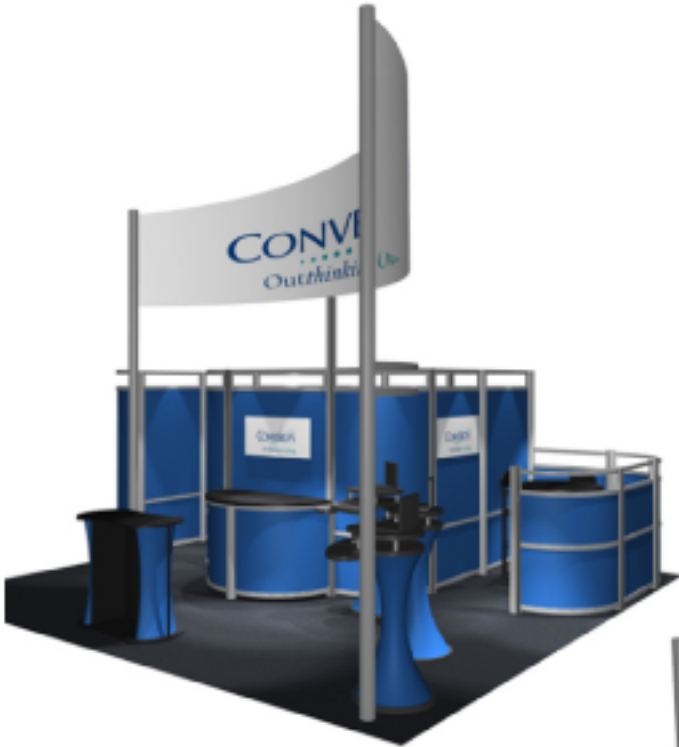

CONFIGURATIONS

• BRANDING • DESIGN • EXHIBITS • EVENTS •
1.888.717.7698 Apopka • 1.800.633.4196 Hollywood

Features:

- 3 Work Stations
- 2 Meeting Tables
- Sintra Graphics
- Shelves
- Counter
- Aluminum

Designer Series