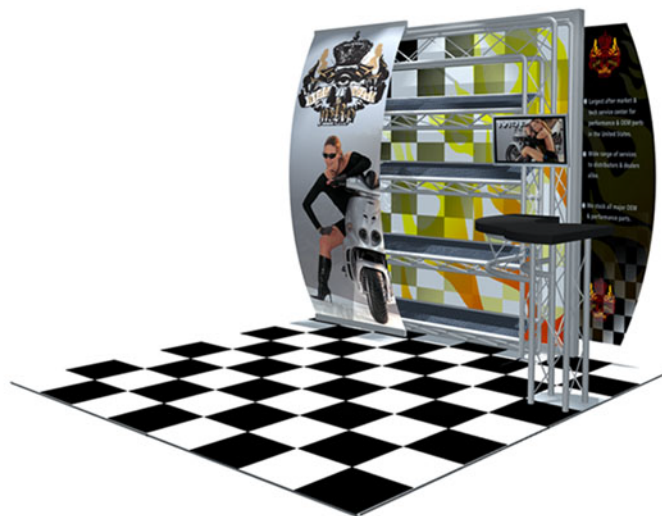

# CONFIGURATIONS

• BRANDING • DESIGN • EXHIBITS • EVENTS •

1.888.717.7698 Apopka • 1.800.633.4196 Hollywood

## Features:

- Aluminum based Workstation
- Shelves
- Flooring
- Matching Floor
- Sintra Graphics
- Aluminum