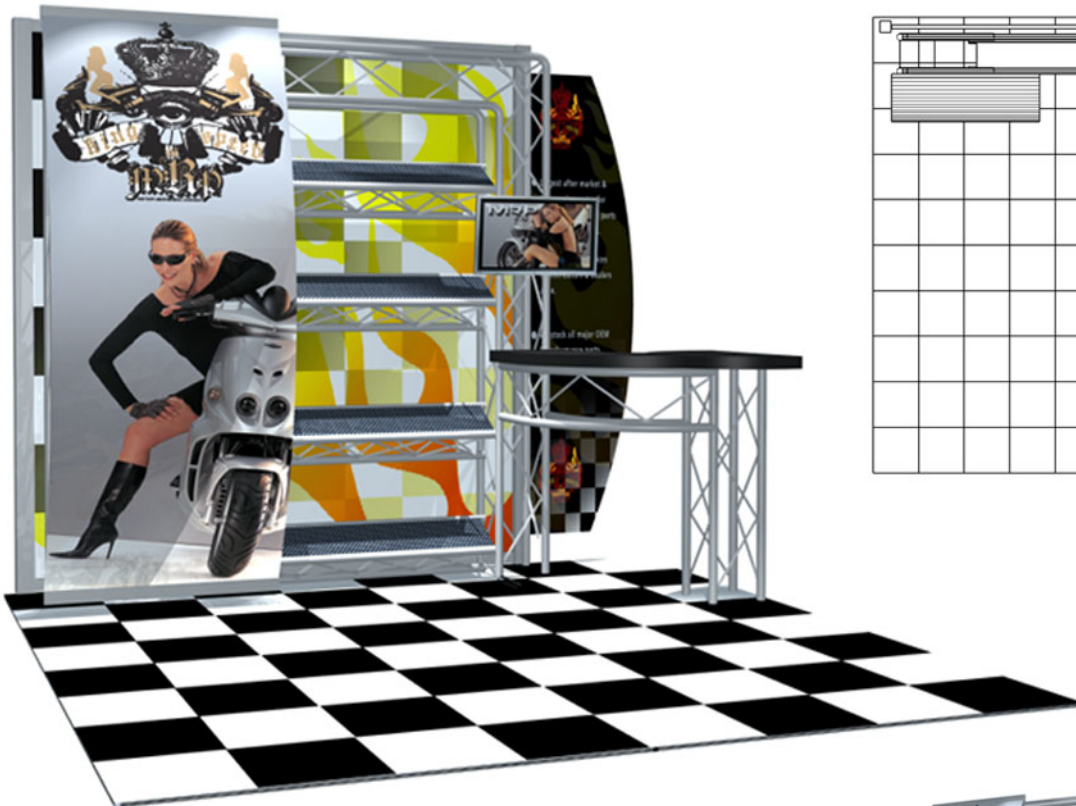

# CONFIGURATIONS

• BRANDING • DESIGN • EXHIBITS • EVENTS •

1.888.717.7698 Apopka • 1.800.633.4196 Hollywood

## Features:

- Aluminum based Workstation
- Shelves
- Flooring
- Matching Floor
- Sintra Graphics
- Aluminum

## Designer Series